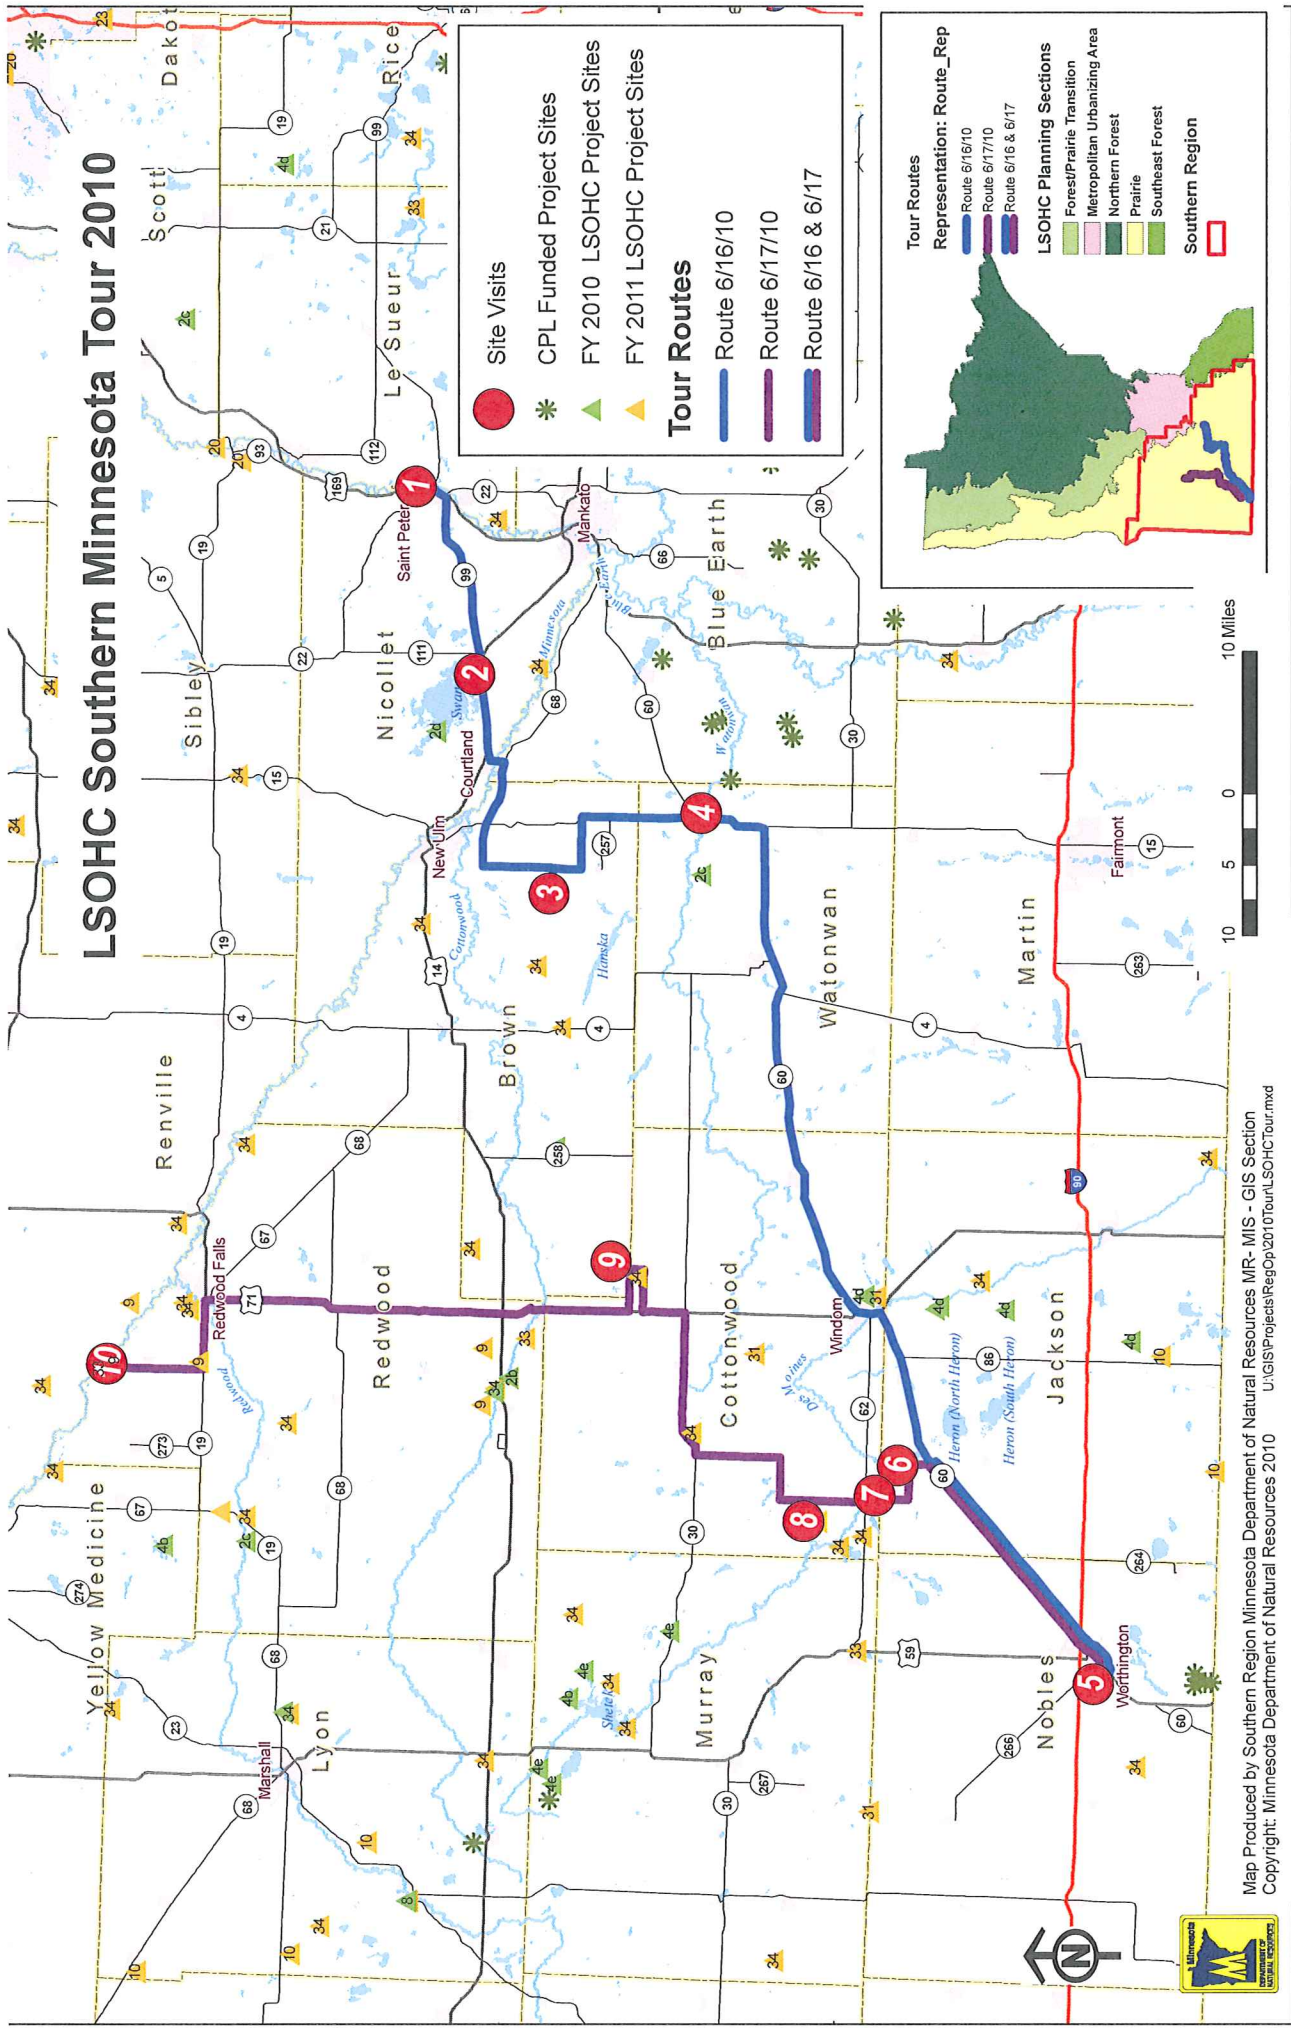

LSOHC Southern Minnesota Tour 2010

Site Visits

- Site Visits
- * CPL Funded Project Sites
- ▲ FY 2010 LSOHC Project Sites
- ▲ FY 2011 LSOHC Project Sites

Tour Routes

- Route 6/16/10
- Route 6/17/10
- Route 6/16 & 6/17

Tour Routes Representation: Route_Rep

- Route 6/16/10
- Route 6/17/10
- Route 6/16 & 6/17

LSOHC Planning Sections

- Forest/Prairie Transition
- Metropolitan Urbanizing Area
- Northern Forest
- Prairie
- Southeast Forest
- Southern Region

Map Produced by Southern Region Minnesota Department of Natural Resources MR- MIS - GIS Section
 Copyright: Minnesota Department of Natural Resources 2010 U:\GIS\Projects\RegOp\2010Tour\LSOHC\Tour.mxd